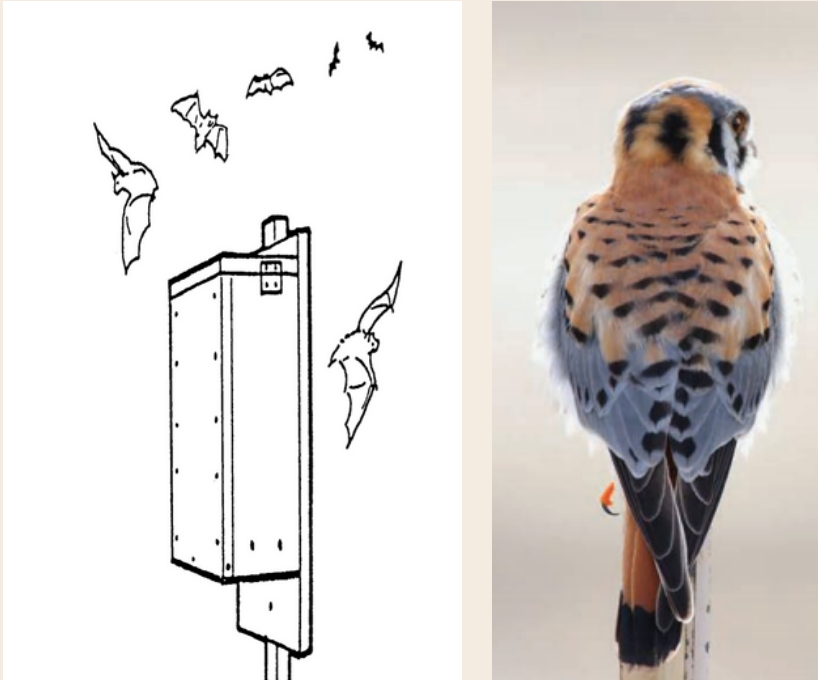

# THINK WILD

## Wildlife Field Services

We sell and install wildlife habitat features to encourage nesting animals - ask us for more info!

Owl Box	\$180
Bat Box	\$120
Kestrel Box	\$85
Northern Flicker Box	\$85
Squirrel Nest Box	\$85
Bluebird Box	\$50
Swallow Box	\$50
Installation	\$80